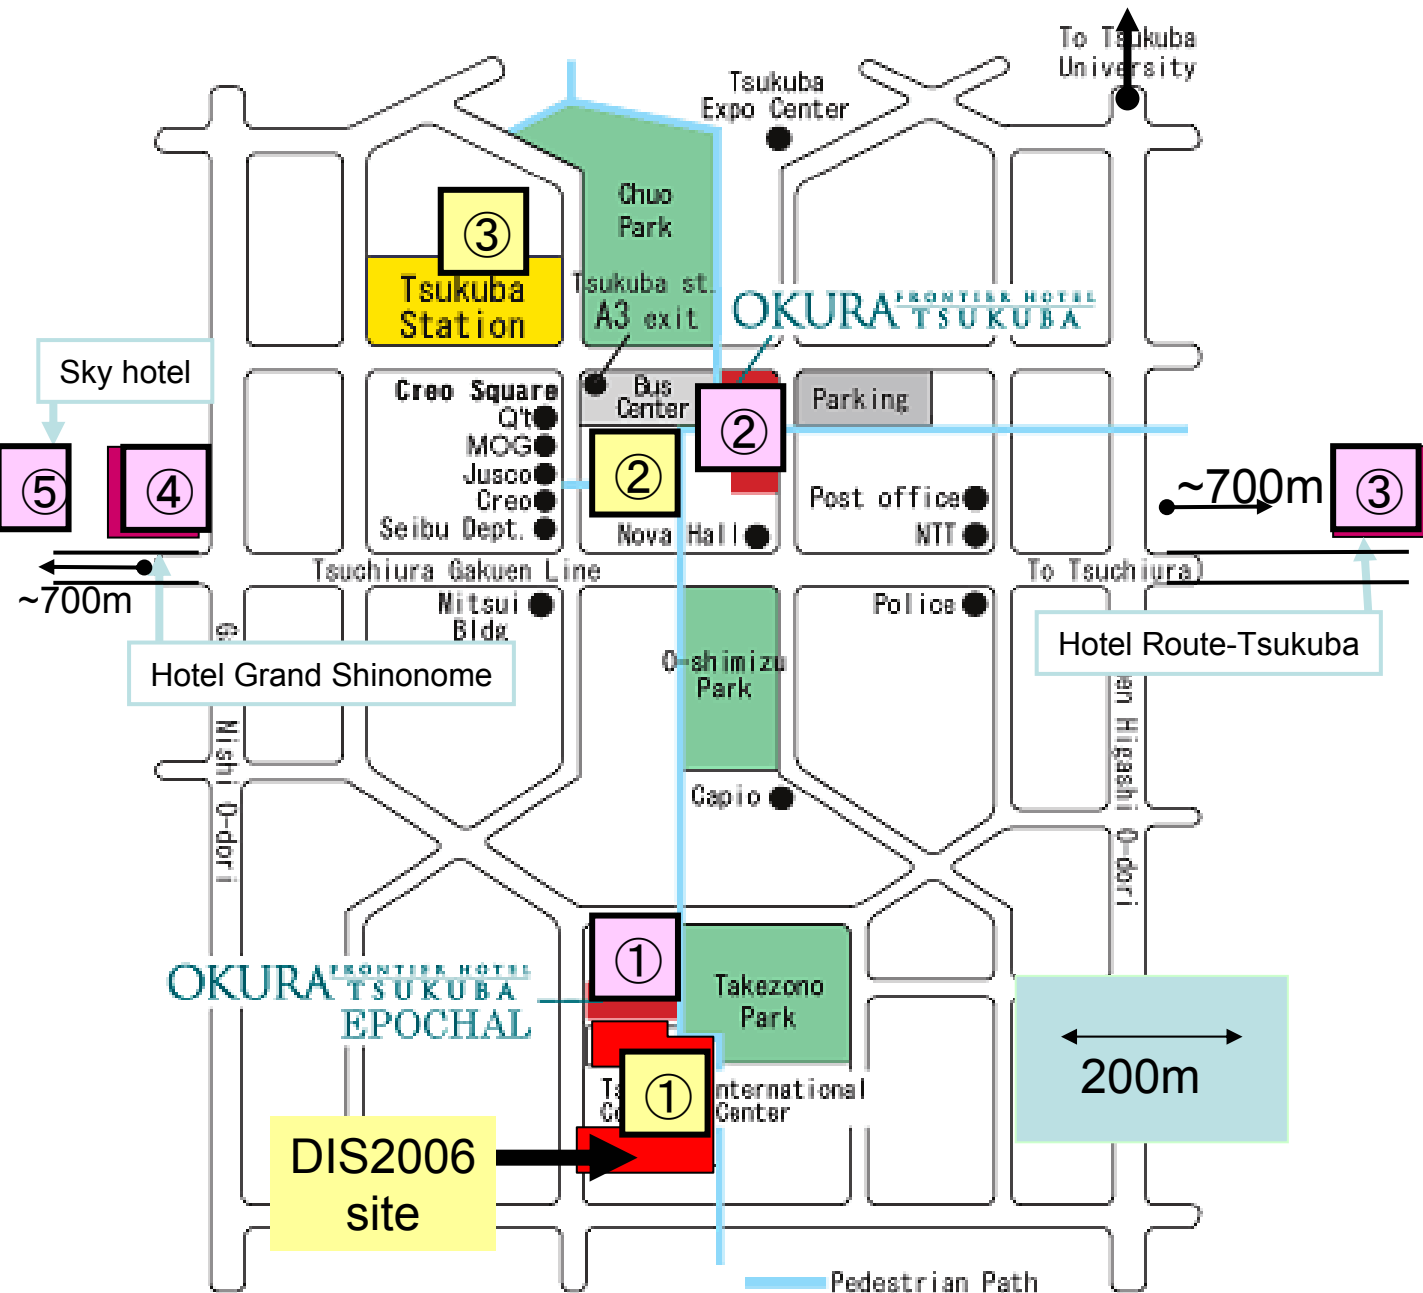

# Tsububa Center area map

⑥

~1km

- ① Conference site
- ② Bus terminal
- ③ Train Station

- ① Okura Frontier Hotel Tsukuba Epochal
- ② Okura Frontier Hotel Tsukuba  
(Banquet on 23/April)
- ③ Hotel Route Tsukuba
- ④ Hotel Grand Shinonome
- ⑤ Tsukuba Sky Hotel
- ⑥ Tsukuba Kenshu Center