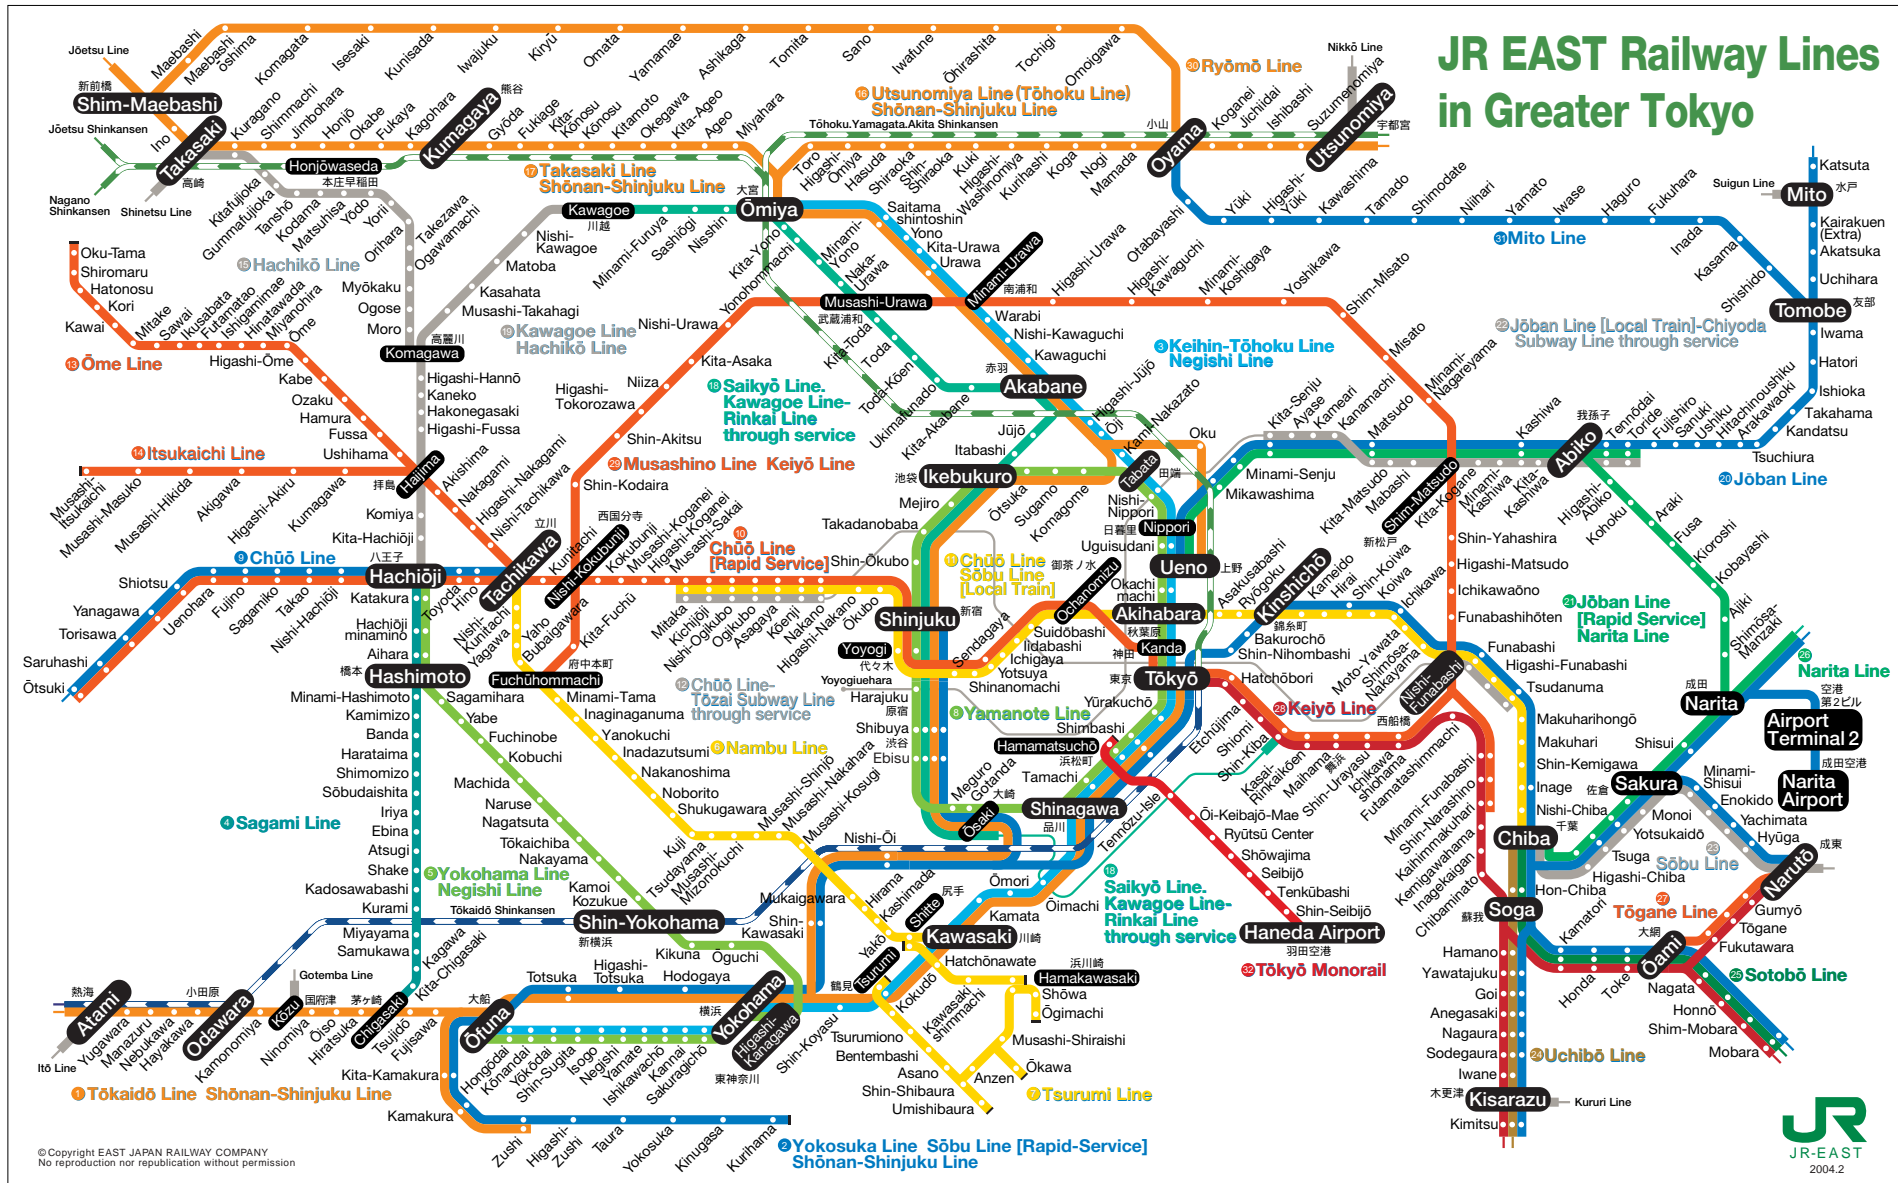

JR EAST Railway Lines in Greater Tokyo

① Tōkaidō Line Shōnan-Shinjuku Line	⑦ Tsurumi Line	⑬ Ōme Line	⑩ Kawagoe Line Hachikō Line	⑳ Sotobō Line
② Yokosuka Line Sōbu Line [Rapid Service] Shōnan-Shinjuku Line	⑧ Yamanote Line	⑭ Itsukaichi Line	⑪ Jōban Line	㉑ Narita Line
③ Keihin-Tōhoku Line Negishi Line	⑨ Chūō Line	⑮ Hachikō Line	⑫ Jōban Line [Rapid Service] Narita Line	㉒ Tōgane Line
④ Sagami Line	⑩ Chūō Line [Rapid Service]	⑯ Utsunomiya Line (Tōhoku Line) Shōnan-Shinjuku Line	⑬ Jōban Line [Local Train]-Chiyoda Subway Line through service	㉓ Keiyō Line
⑤ Yokohama Line Negishi Line	⑪ Chūō Line Sōbu Line [Local Train]	⑰ Takasaki Line Shōnan-Shinjuku Line	⑭ Sōbu Line	㉔ Musashino Line Keiyō Line
⑥ Nambu Line	⑫ Chūō Line-Tōzai Subway Line through service	⑱ Saikyō Line. Kawagoe Line-Rinkai Line through service	⑮ Uchibō Line	㉕ Ryōmō Line
				㉖ Mito Line
				㉗ Tōkyō Monorail