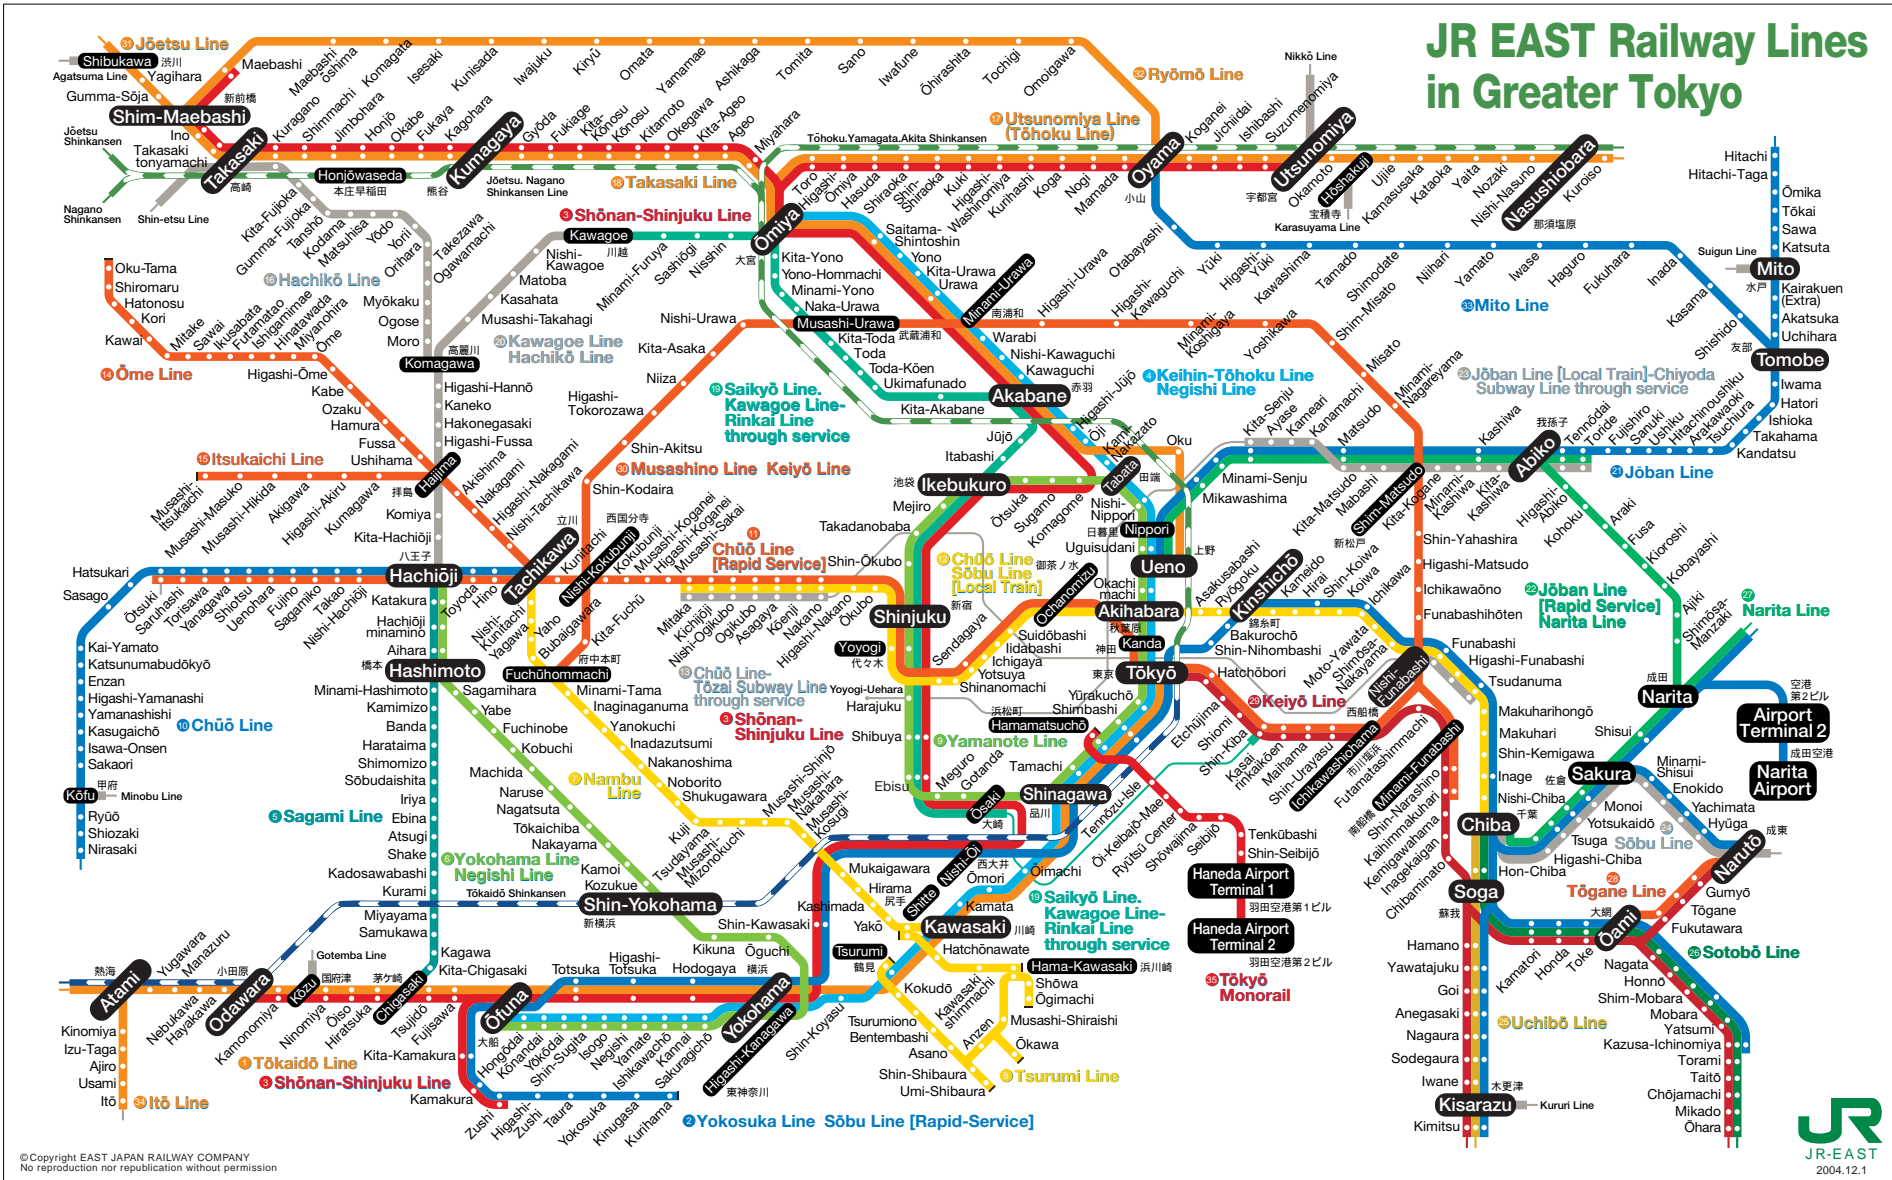

JR EAST Railway Lines in Greater Tokyo

① Tōkaidō Line	⑩ Tsurumi Line	⑲ Itsukaichi Line	⑳ Jōban Line [Rapid Service] Narita Line	㉑ Keiyō Line
② Yokosuka Line Sōbu Line [Rapid Service]	⑪ Yamanote Line	㉒ Hachikō Line	㉓ Jōban Line [Local Train]-Chiyoda Subway Line through service	㉔ Musashino Line Keiyō Line
③ Shōnan-Shinjuku Line	⑫ Chūō Line	㉕ Utsunomiya Line (Tōhoku Line)	㉖ Sōbu Line	㉗ Jōetsu Line
④ Keihin-Tōhoku Line Negishi Line	⑬ Chūō Line [Rapid Service]	㉘ Takasaki Line	㉙ Uchibō Line	㉚ Ryōmō Line
⑤ Sagami Line	⑭ Chūō Line Sōbu Line [Local Train]	㉛ Saikyō Line. Kawagoe Line-Rinkai Line through service	㉜ Sotobō Line	㉝ Mito Line
⑥ Yokohama Line Negishi Line	⑮ Chūō Line-Tōzai Subway Line through service	㉞ Kawagoe Line Hachikō Line	㉟ Narita Line	㊱ Itō Line
⑦ Nambu Line	⑯ Ōme Line	㊱ Jōban Line	㊲ Tōgane Line	㊳ Tōkyō Monorail