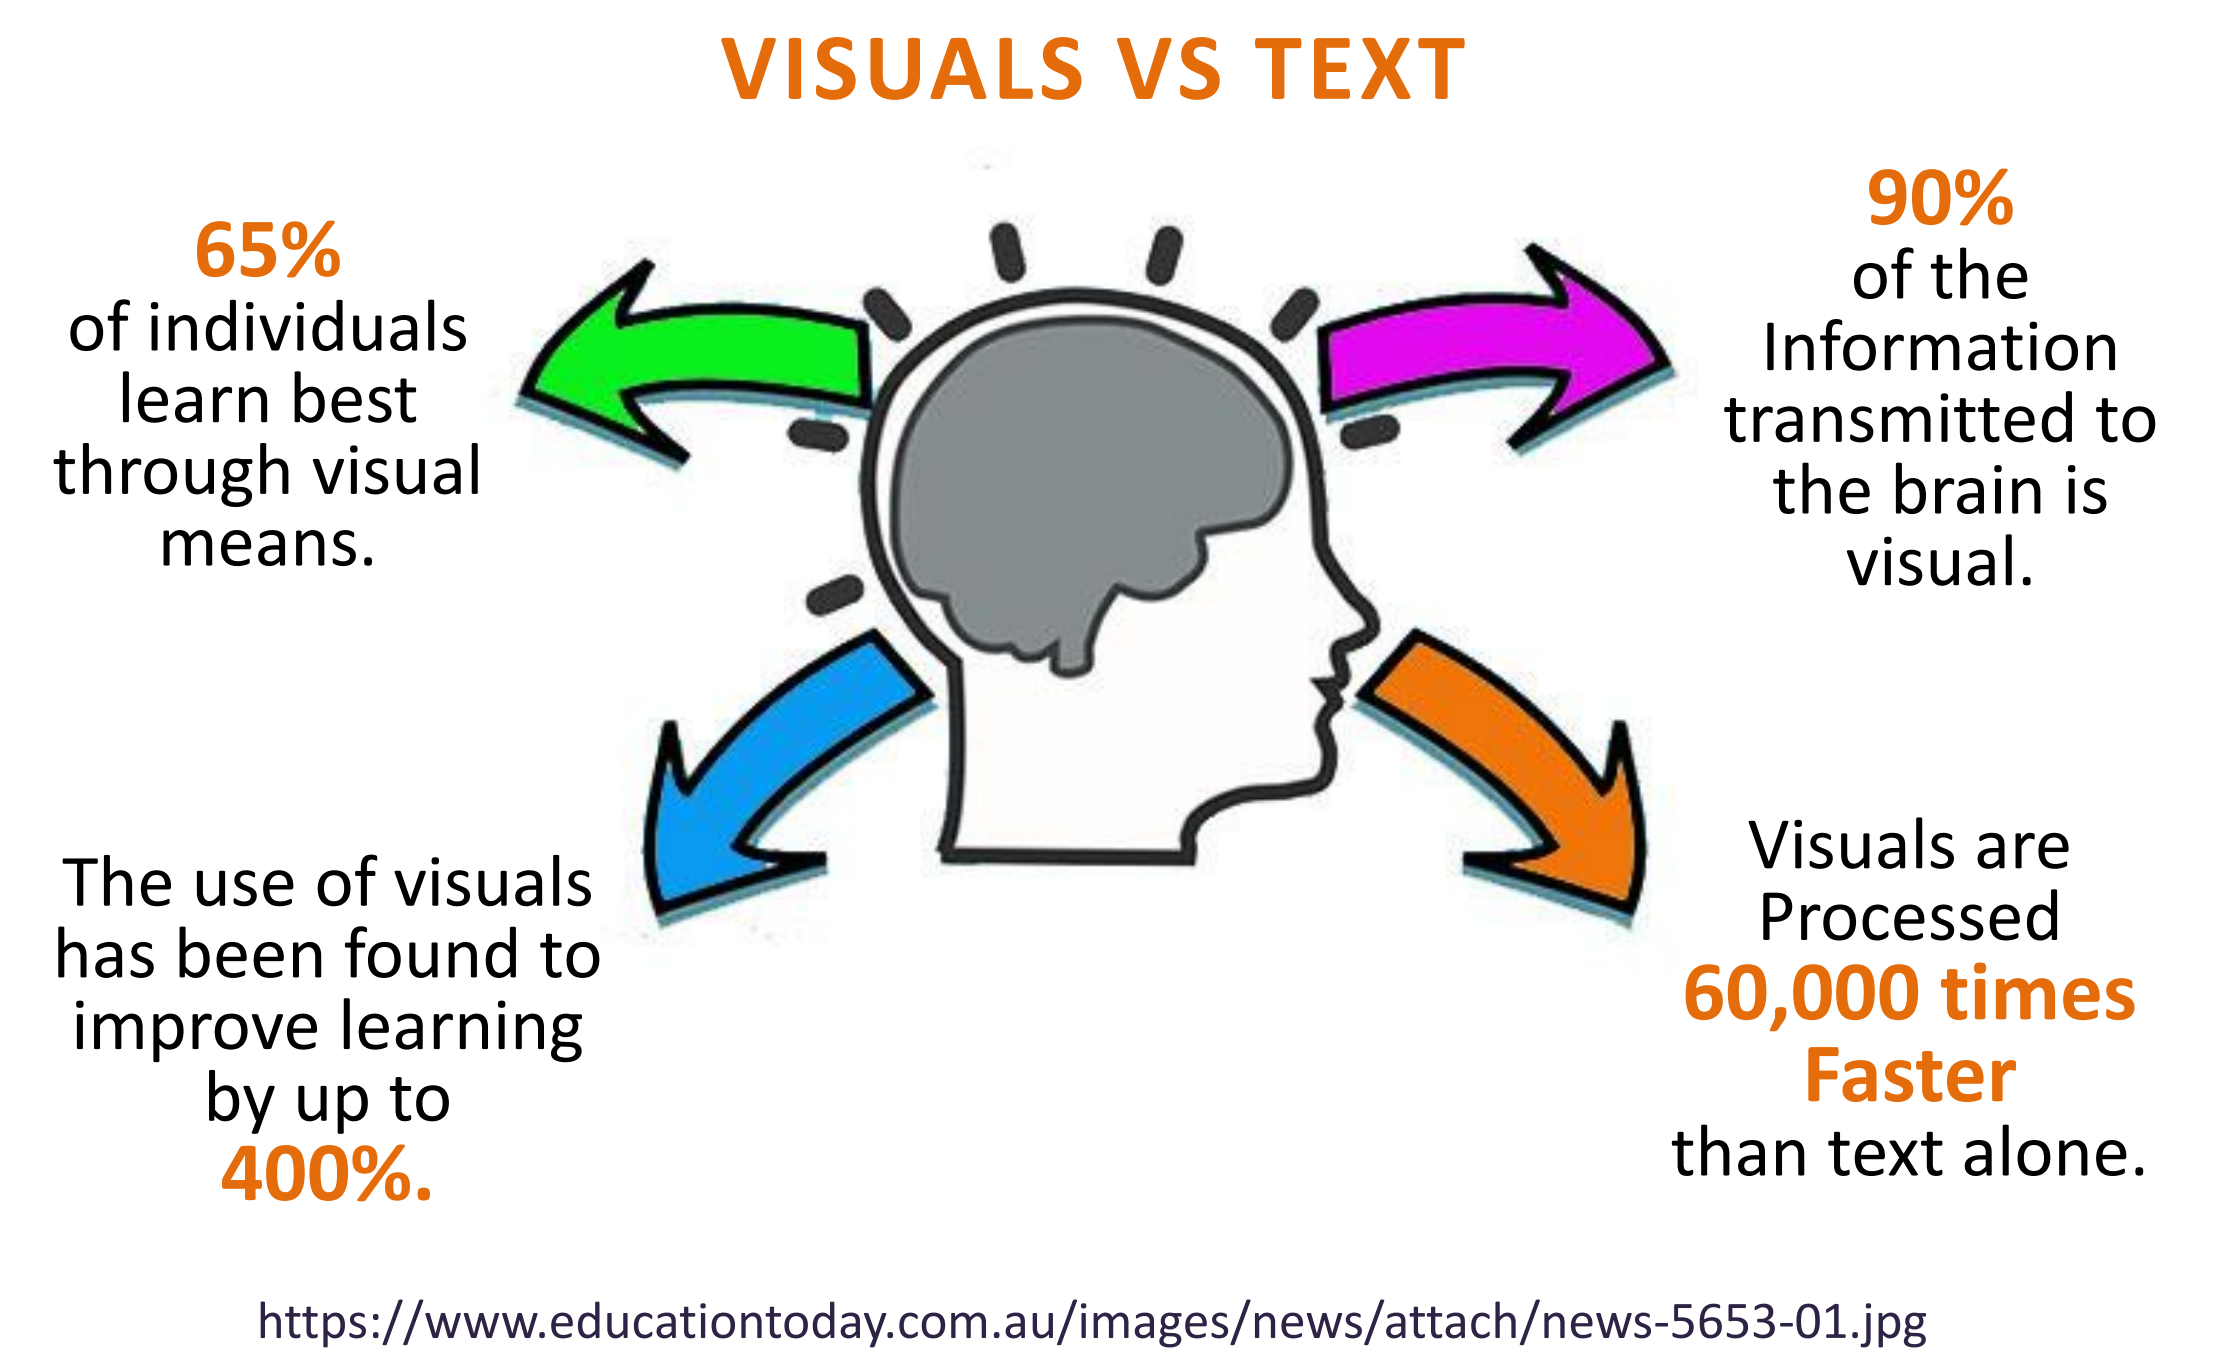

## Monitoring

Operators' group mostly consists of representatives of two latest generations, who prefer visual learning and communication.

- Routine checks of the accelerator systems
- Instructions in the WIKI
- 24/7 support on a call basis
- Screens development accounting for cognitive ergonomics
- Operators participate in control screens improvement

## Software

Real customization of control screens was achieved after Dr. Mike Bree introduced his ScreenBuilder app to the operators' group at CLS.

- Individuals design and layout their control screen
- Data can be grouped together for intuitive navigation
- Users choose appropriate user interface elements
- Colours can be chosen individually
- Python friendly
- CNSC audit pointed out the strong point of the personalized screens