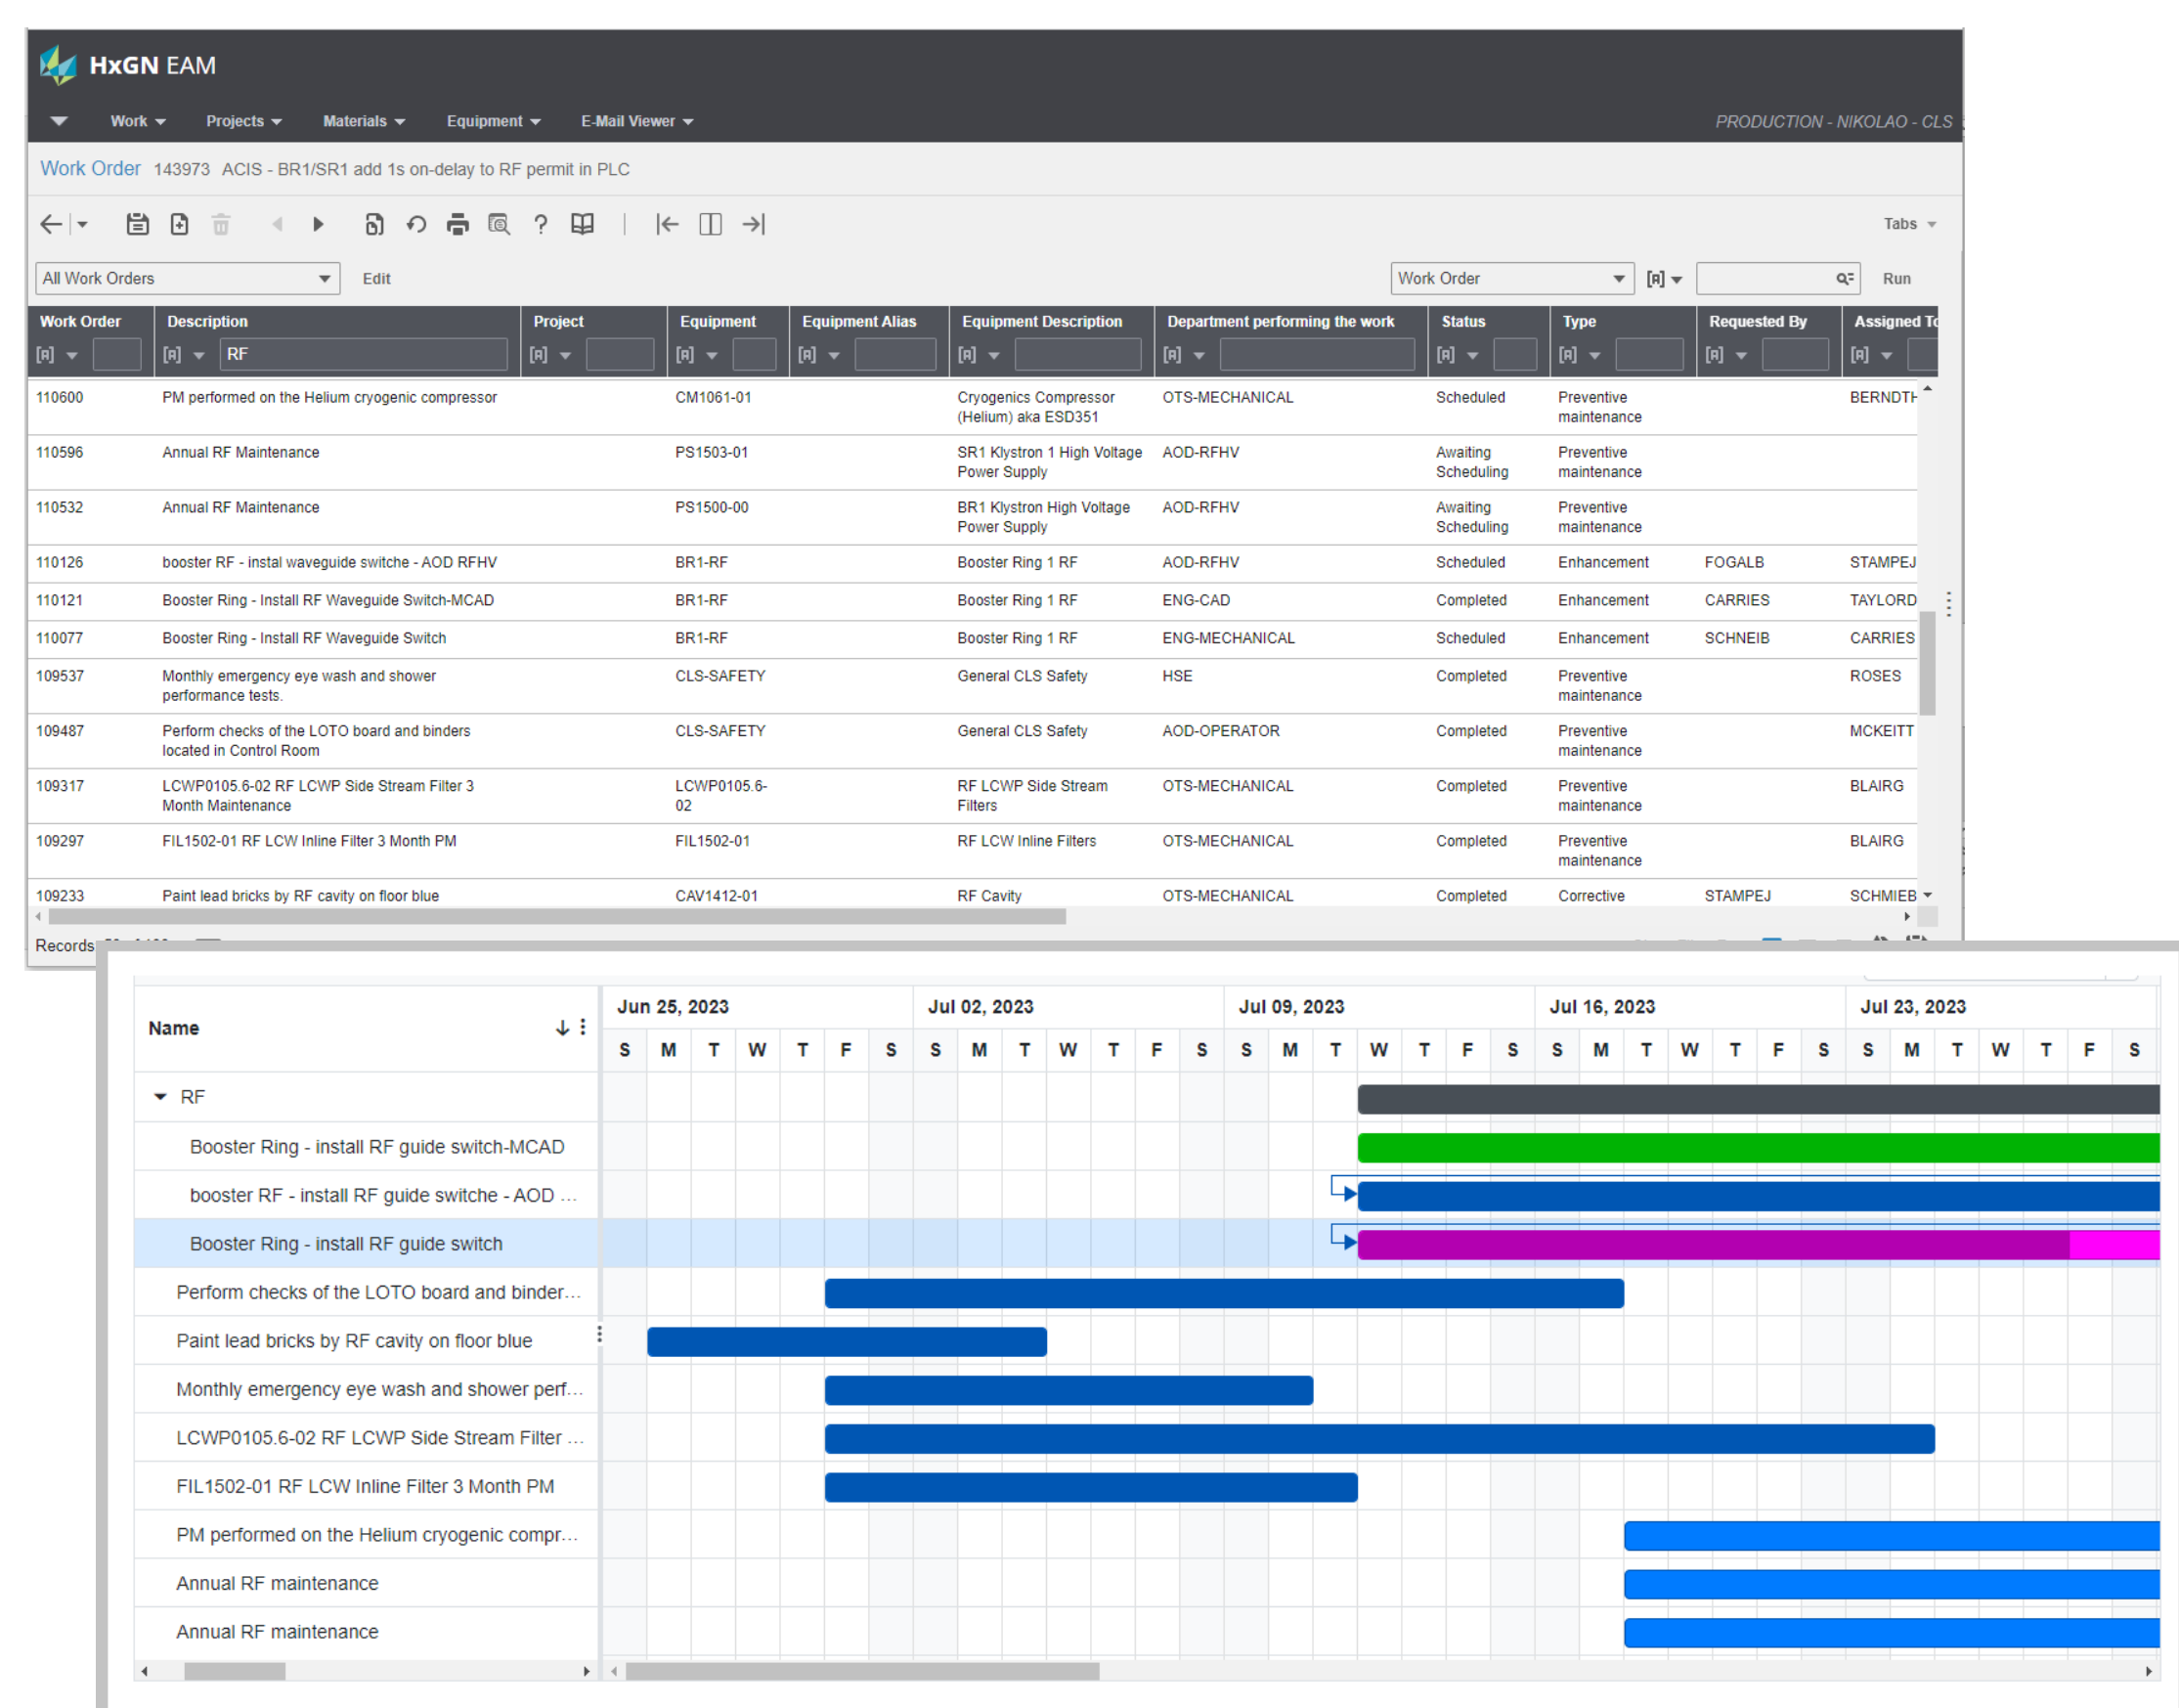

- Real time data about the machine's parameters and diagnostics
- Ionizing radiation monitoring systems help ensure safety
- Statistics charts help determine trends in equipment reliability
- Use of flow charts help improve usability and efficiency

## Monitoring

Operators' group mostly consists of representatives of two latest generations, who prefer visual learning and communication.

- Routine checks of the accelerator systems
- Instructions in the WIKI
- 24/7 support on a call basis
- Screens development accounting for cognitive ergonomics
- Operators participate in control screens improvement

## Software

Real customization of control screens was achieved after Dr. Mike Bree introduced his ScreenBuilder app to the operators' group at CLS.

- Individuals design and layout their control screen
- Data can be grouped together for intuitive navigation
- Users choose appropriate user interface elements
- Colours can be chosen individually
- Python friendly
- CNSC audit pointed out the strong point of the personalized screens

## Coordination

There is in development a Maintenance Activities Coordination online application. The application would visualize machine maintenance activities in the form of a Gantt chart.

- Easy to identify cross scheduled maintenance activities
- Maintenance tasks, repairs, inspections, and other activities
- Possible interferences of dependent activities
- Logical and safe sequence
- Expansion of EAM software functionality
- Shareable with stakeholders, team members, and anyone involved
- Enhance communication, transparency and the overall systems readiness