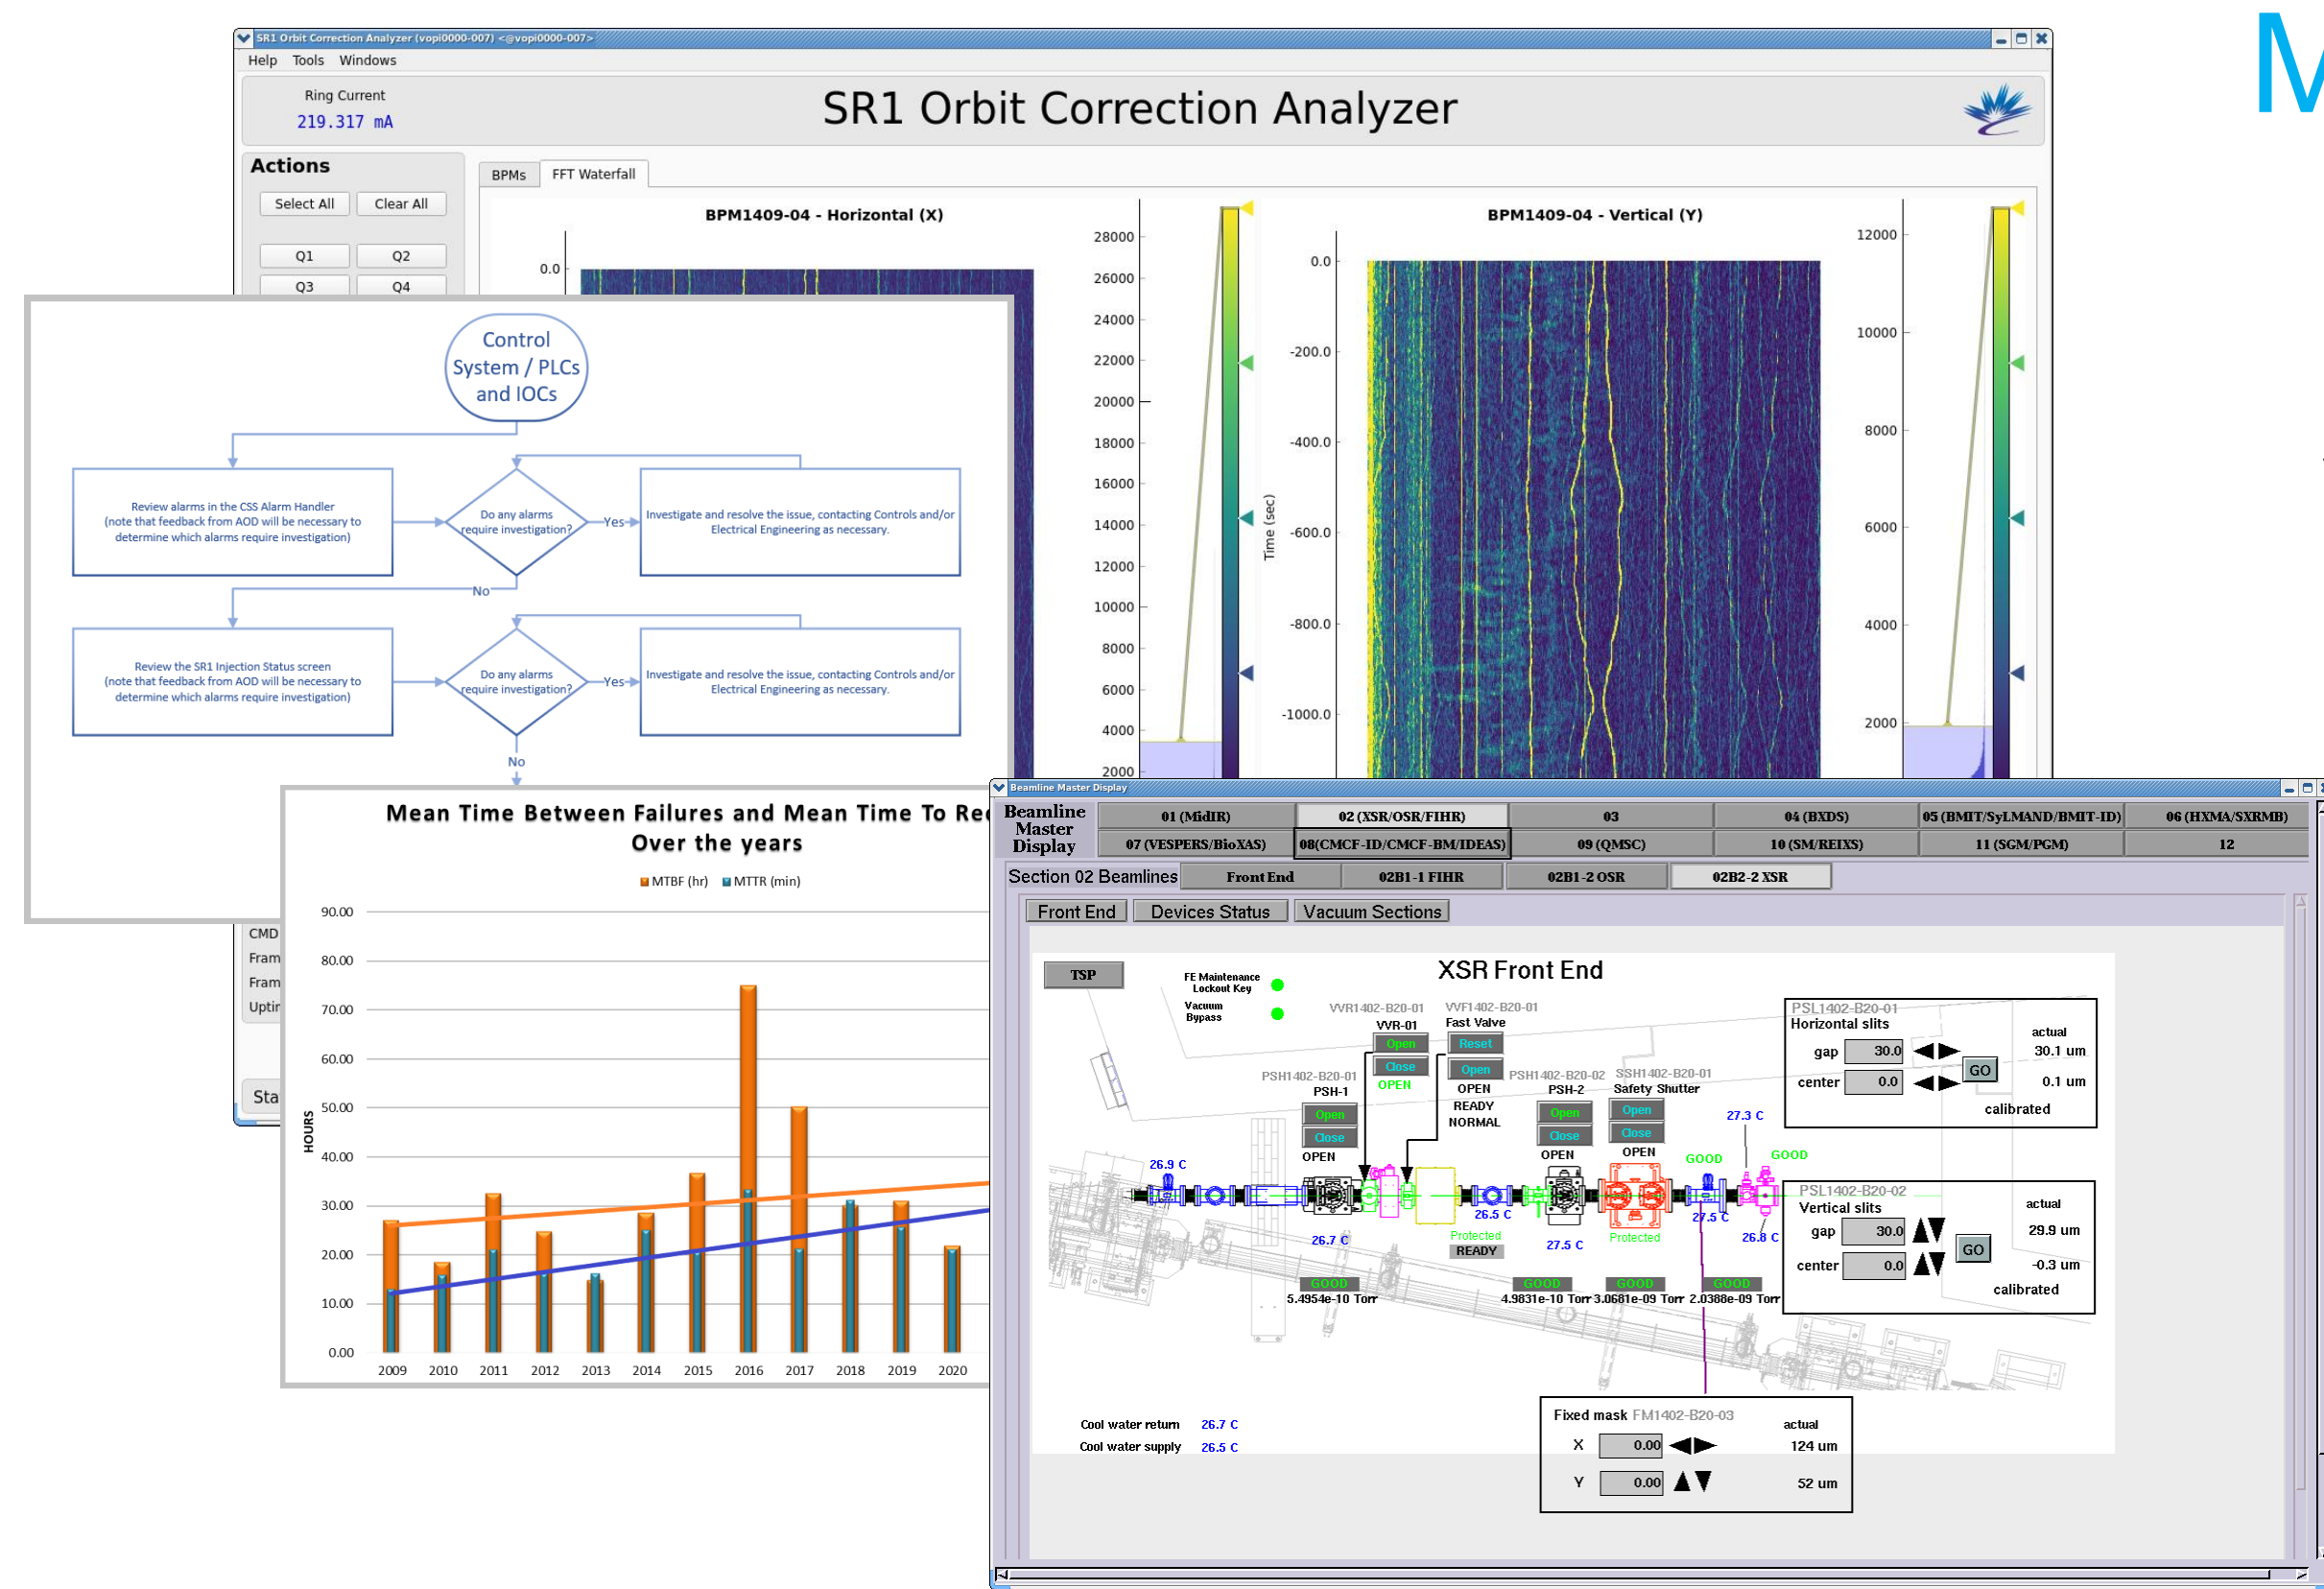

## Tools that help accommodate cognitive ergonomics

Alexander Nikolaichuk, Canadian Light Source (CLS)

Visual aids play a crucial role in the operation of CLS, providing valuable information to scientists, engineers, and operators in an easy to read and understandable form.

- Real time data about the machine's parameters and diagnostics
- Ionizing radiation monitoring systems help ensure safety
- Statistics charts help determine trends in equipment reliability
- Use of flow charts help improve usability and efficiency

## Monitoring

Operators' group mostly consists of representatives of two latest generations, who prefer visual learning and communication.

- Routine checks of the accelerator systems
- Instructions in the WIKI
- 24/7 support on a call basis
- Screens development accounting for cognitive ergonomics
- Operators participate in control screens improvement

## Coordination

There is in development a Maintenance Activities Coordination online application. The application would visualize machine maintenance activities in the form of a Gantt chart.

- Easy to identify cross scheduled maintenance activities
- Maintenance tasks, repairs, inspections, and other activities
- Possible interferences of dependent activities
- Logical and safe sequence
- Expansion of EAM software functionality
- Shareable with stakeholders, team members, and anyone involved
- Enhance communication, transparency and the overall systems readiness